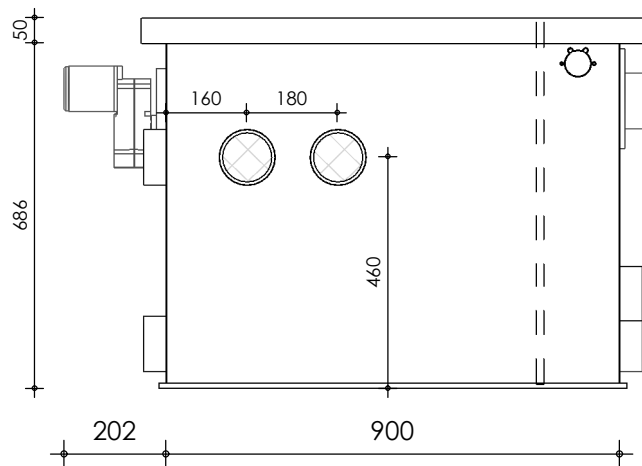

Front view

Right-side view

Rear view

Left-side view

Top view

description:
PP40-P - Drum filter

scale :
1 : 15

date :
v.2024

water running height :
120 mm