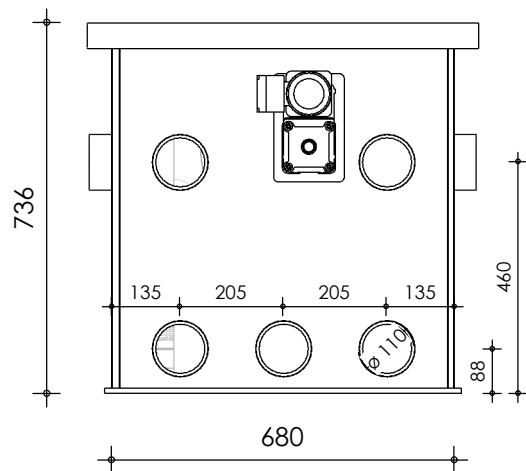

Front view

Right-side view

Rear view

Left-side view

Top view

description:
PP40-P - Drum filter

scale :
1 : 15

date :
v.2024

water running height :
120 mm