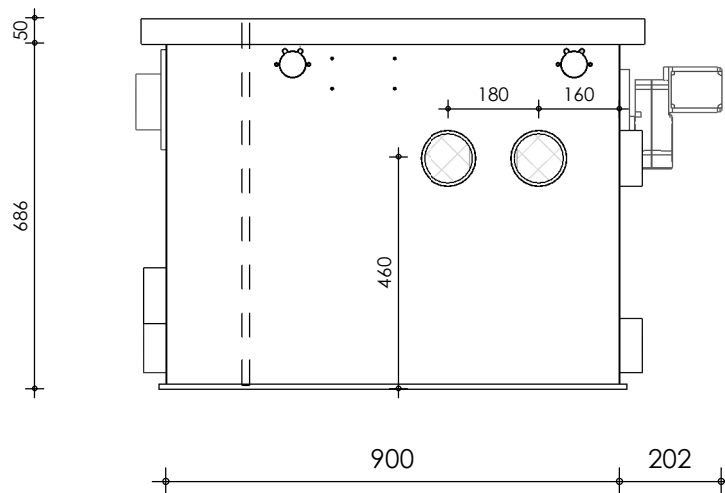

Front view

Right-side view

Rear view

Left-side view

Top view

description:
PP40-P - Drum filter

scale :
1 : 15

date :
v.2024

water running height :
120 mm