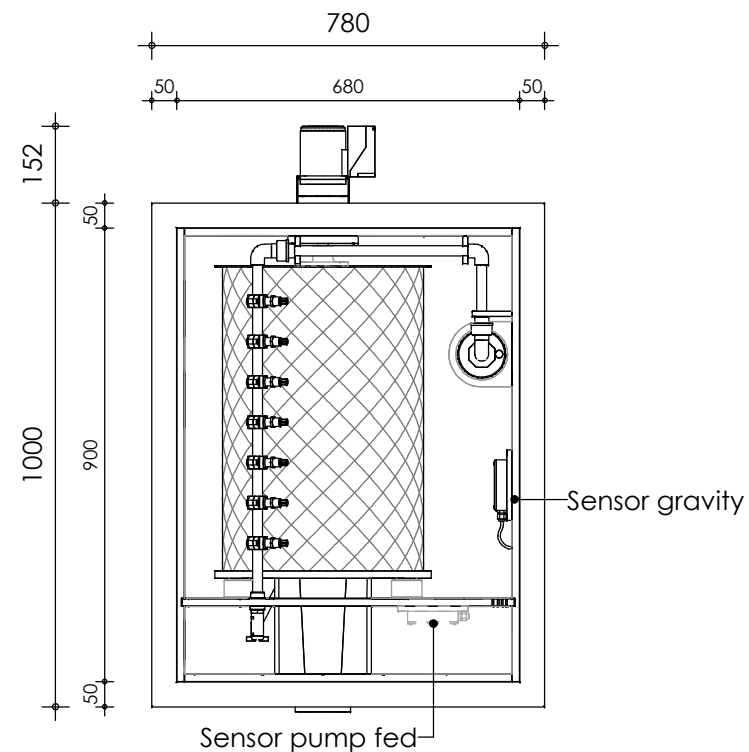

Front view

Right-side view

Rear view

Left-side view

Top view

description:
PP40-P - Drum filter

scale :
1 : 15

date :
v.2024

water running height :
120 mm